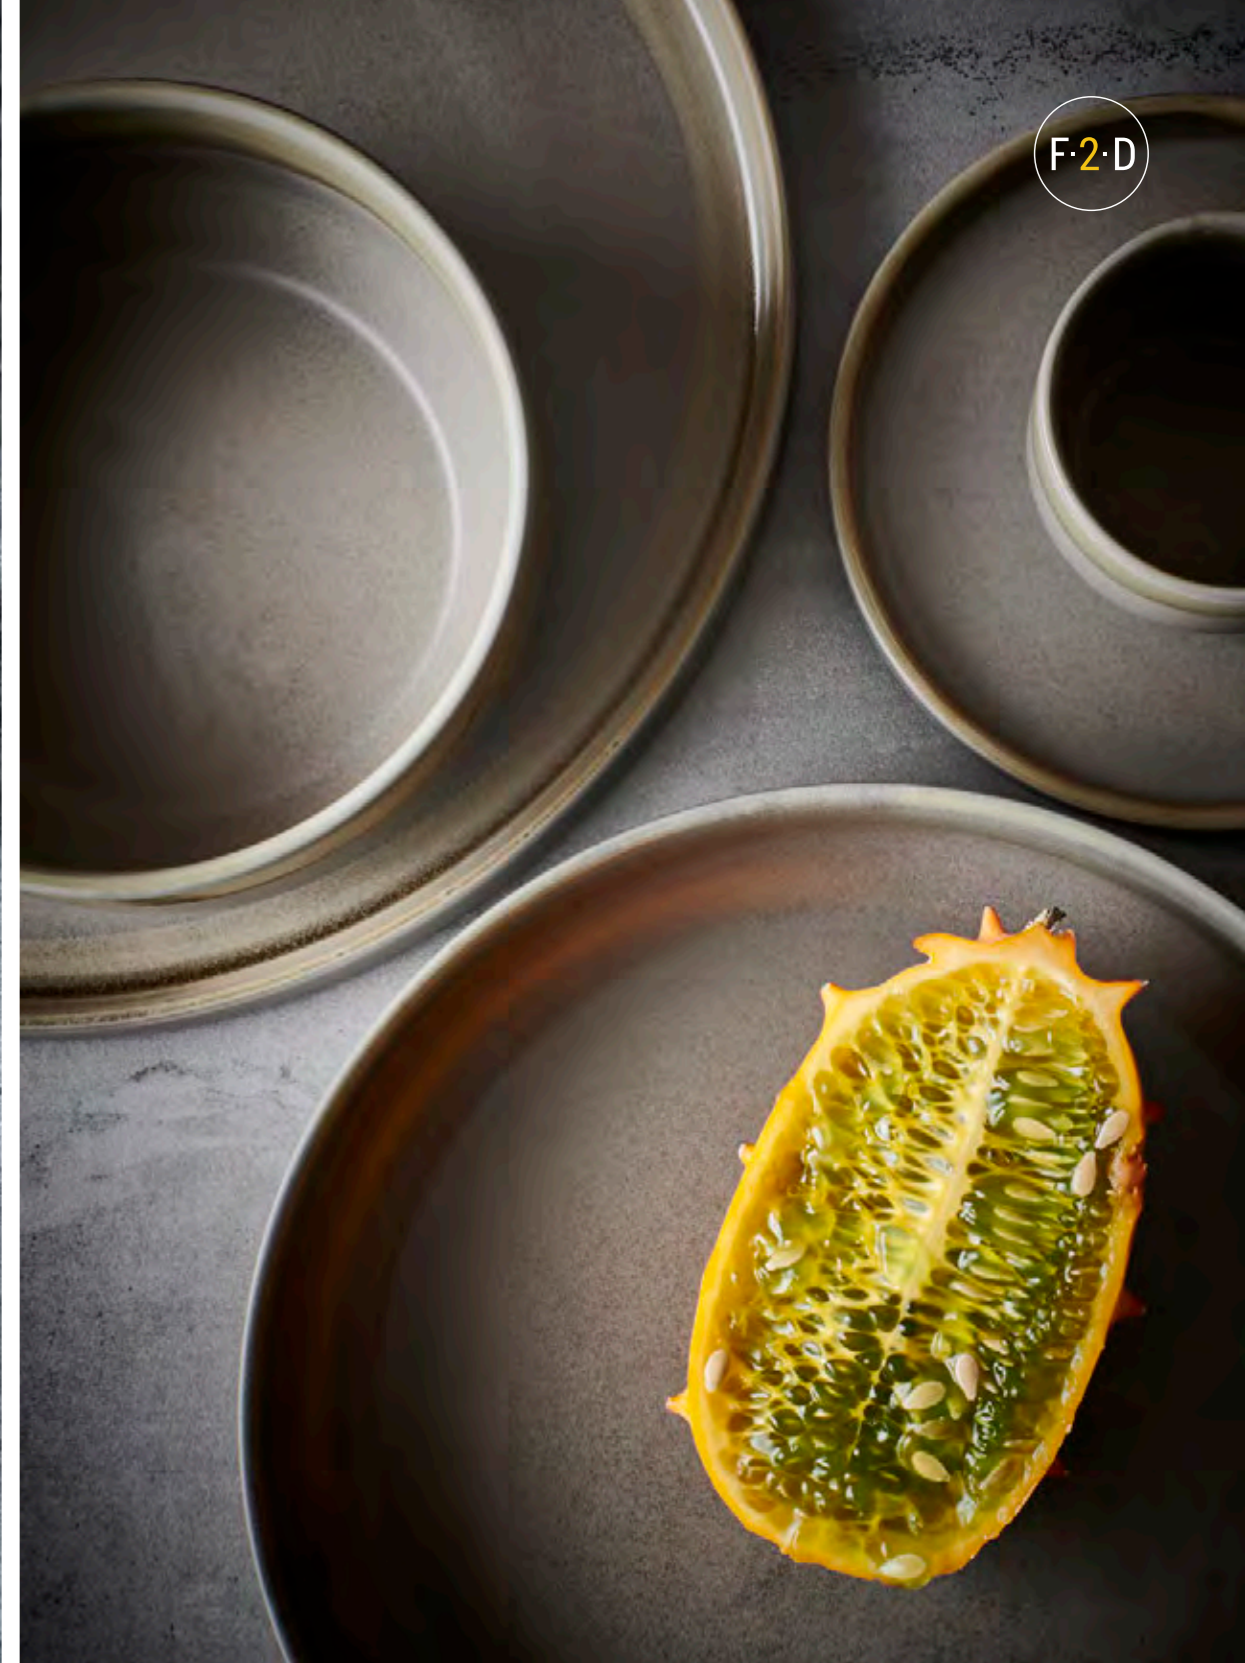

Structo

Straightforward Stackable Design

Forming a formidable foundation, Structo's design ethos draws from the architectural world's enduring structures and stackable forms. This stalwart and unpretentious design finds its muse in the realm of construction and architecture.

Crafted from resilient porcelain, each piece embodies durability. Every item is imbued with consistent colour throughout and is meticulously finished with a reactive glaze, ensuring a robust yet elegant finish.