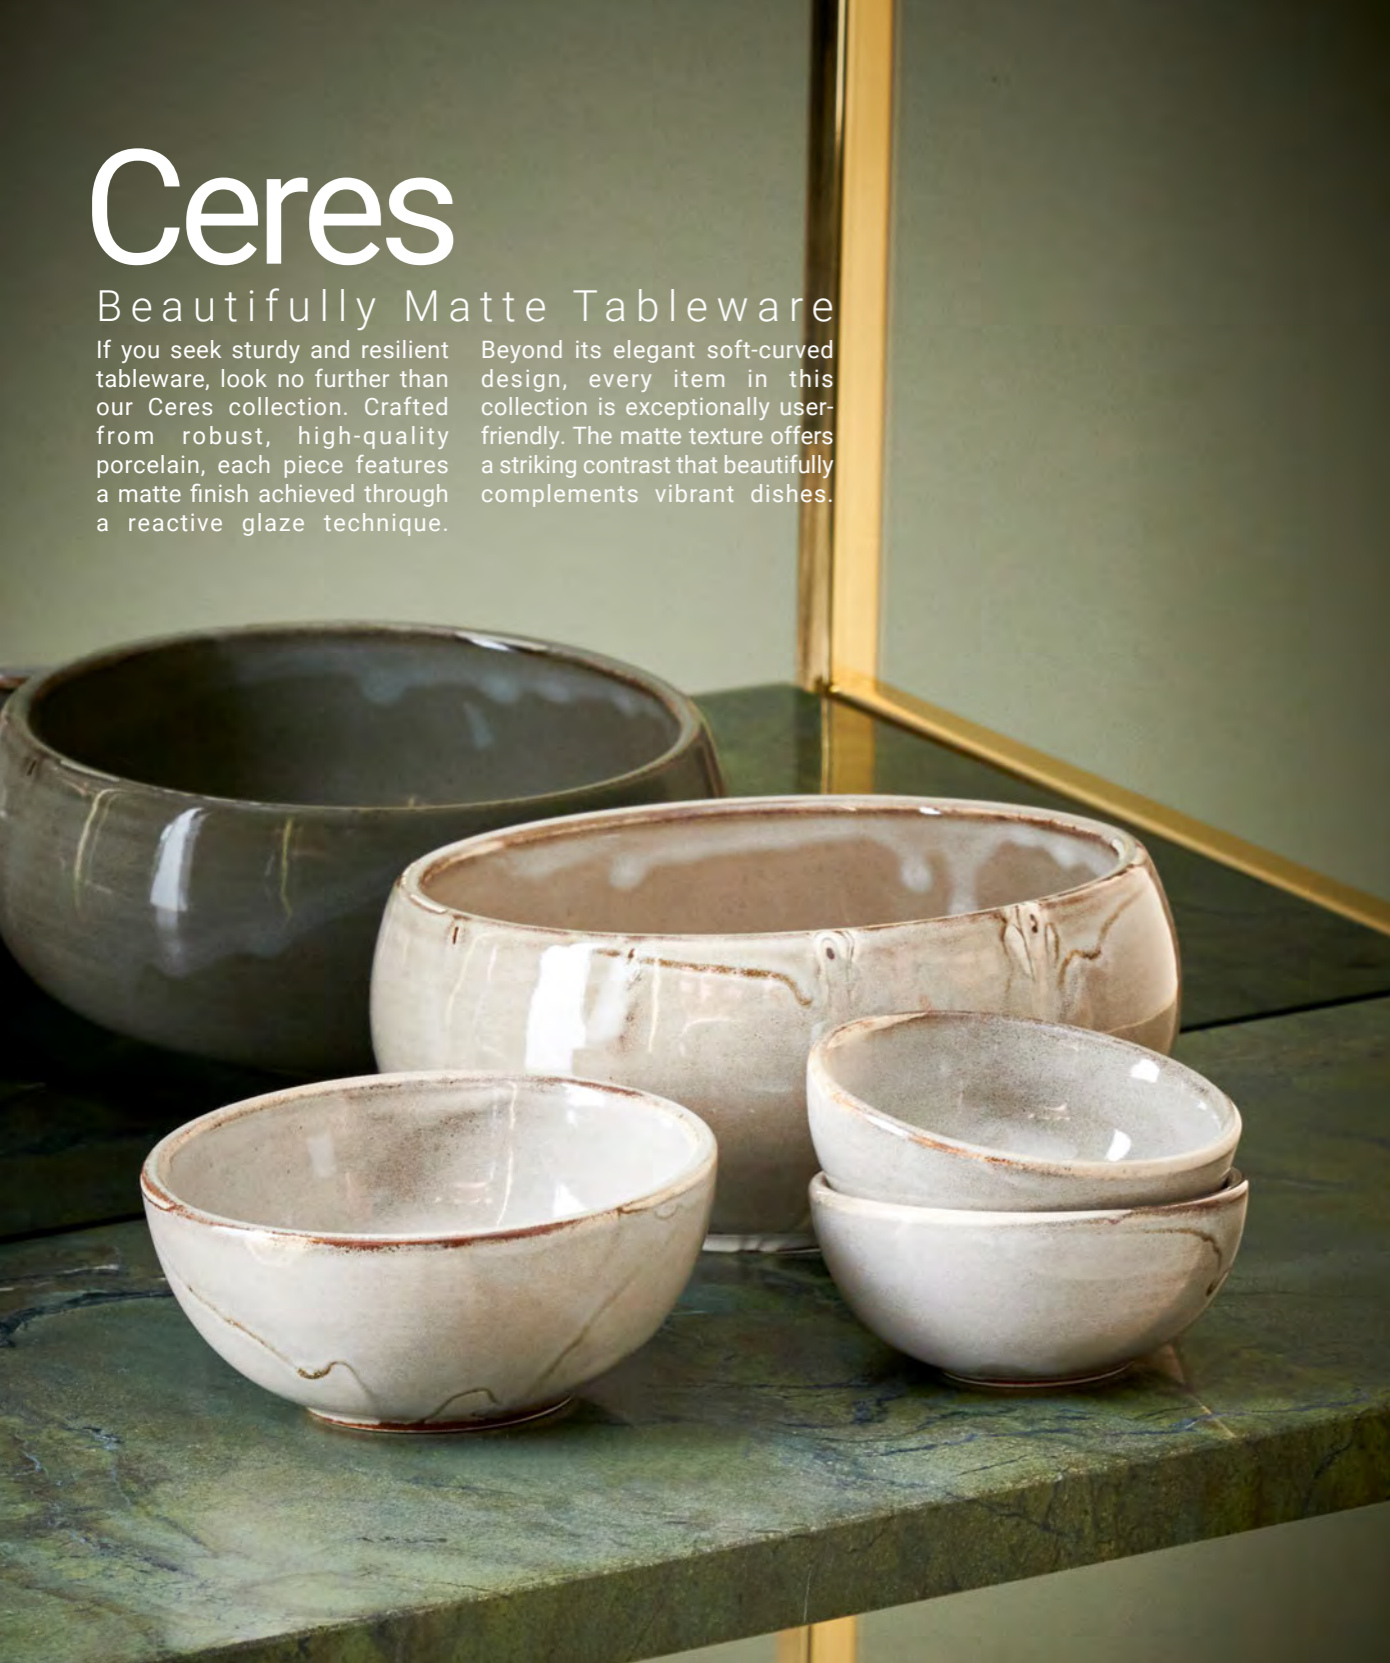

Ceres

Beautifully Matte Tableware

If you seek sturdy and resilient tableware, look no further than our Ceres collection. Crafted from robust, high-quality porcelain, each piece features a matte finish achieved through a reactive glaze technique.

Beyond its elegant soft-curved design, every item in this collection is exceptionally user-friendly. The matte texture offers a striking contrast that beautifully complements vibrant dishes.