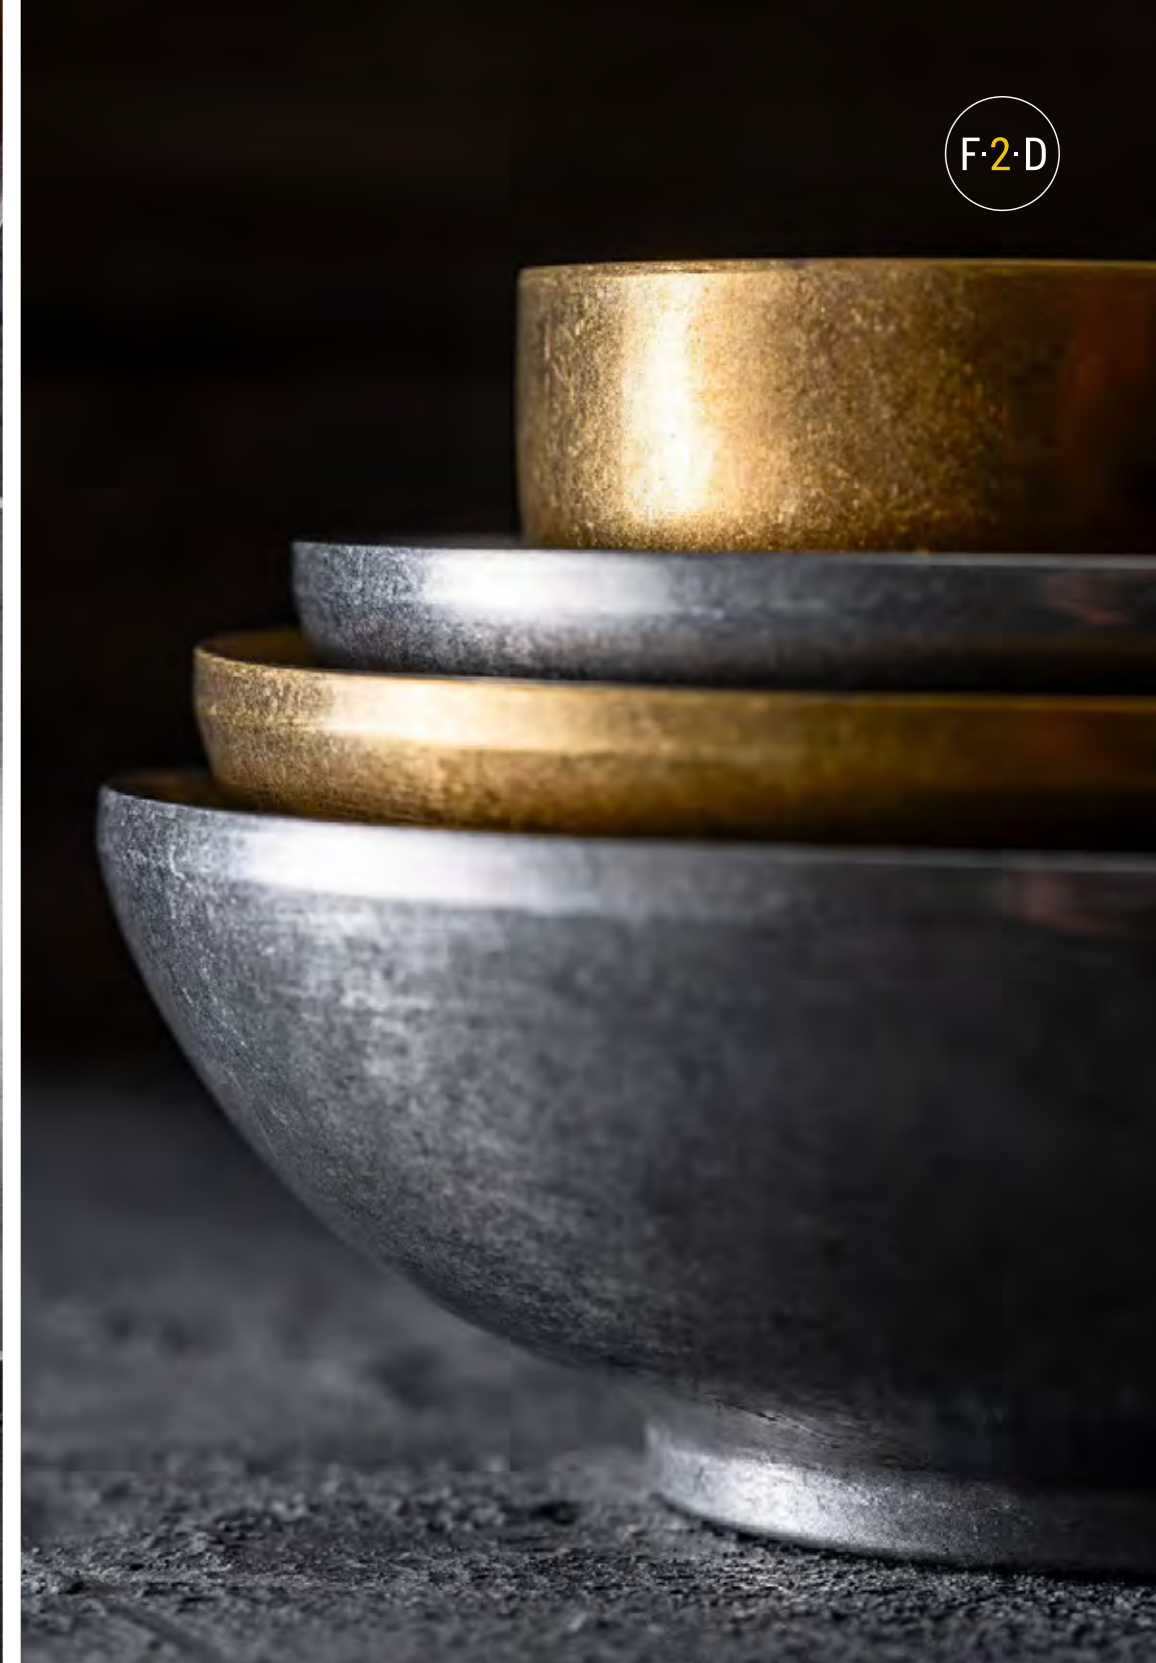

Halo • Bowl forest • 24xH5,5cm
605073

Halo • Bowl forest • 30xH6cm
605074