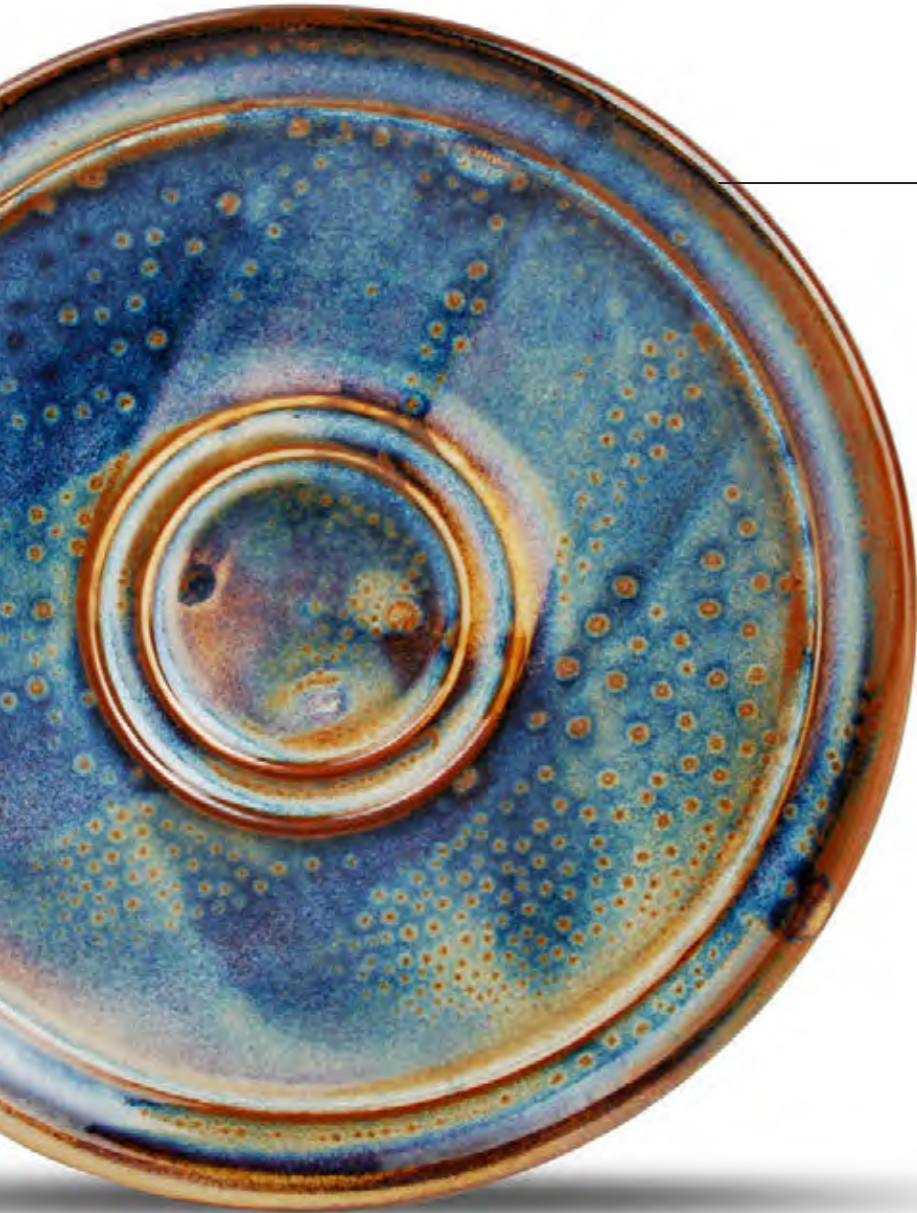

Universal saucer

The universal design ensures that the saucer fits perfectly with the following items: bowl/mocha cup 6,5cl, mocha cup 9cl, cup 19cl, cup 28cl and mug 28cl.

The universal saucer is currently available for ranges: Curvo, Escura, Nova, Grey Ceres, Black Ceres, Usko and Volta. Mix and match as you wish.